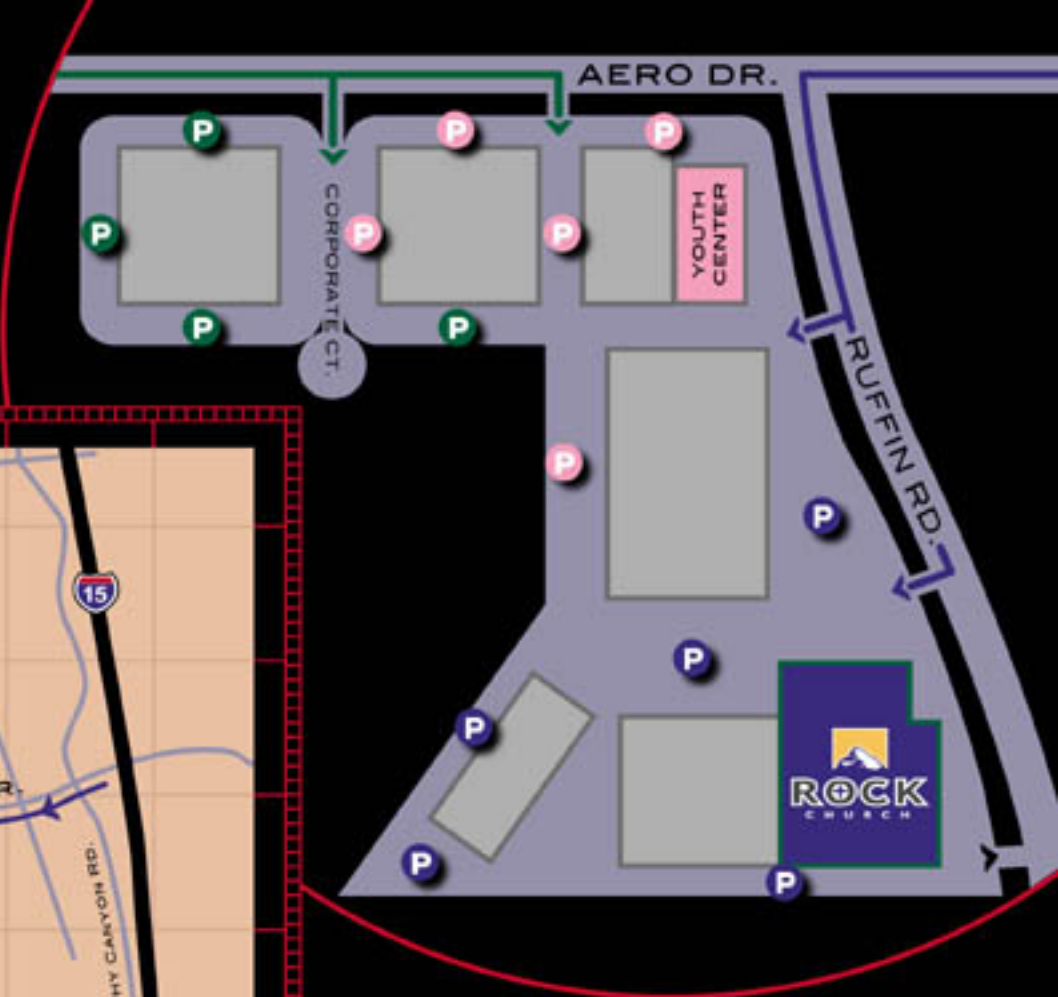

P PARKING FOR PARENTS WITH CHILDREN AGES 1-10 YEARS OLD ONLY.

P PARKING DESIGNATED FOR WEST AND COASTAL MEMBERS THAT ARE COMING FROM THESE AREAS:
CARLSBAD, DEL MAR, PACIFIC BEACH, POINT LOMA, NORTH PARK, NATIONAL CITY, CHULA VISTA, ETC.
PLEASE ENTER THESE DESIGNATED AREAS ONLY IN ORDER TO HELP ALLEVIATE TRAFFIC CONGESTION.

P PARKING DESIGNATED FOR EASTERN OR NORTHERN INLAND MEMBERS THAT ARE COMING FROM THESE AREAS:
POWAY, EL CAJON, SANTEE, SPRING VALLEY, LA MESA, ETC.
PLEASE ENTER THESE DESIGNATED AREAS ONLY IN ORDER TO HELP ALLEVIATE TRAFFIC CONGESTION.