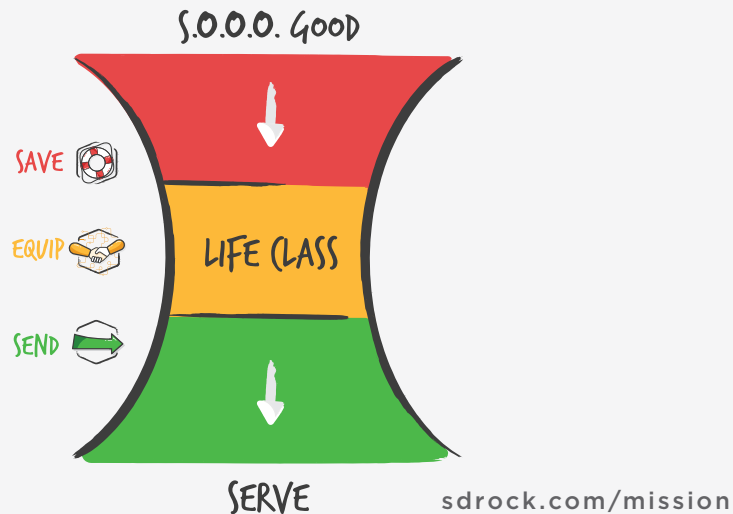

text: 'sdrock' (space) 'amount'

SAN MARCOS

text: 'smrock' (space) 'amount'

SAN YSIDRO

text: 'syrock' (space) 'amount'

ALL IN

Pervasive Hope Starts With Me.

OWNERSHIP

MISSION

Our mission at Rock Church is to SAVE, EQUIP & SEND.

VISION

Our vision is to establish Pervasive Hope; every street and every person.

PROCESS

**SHARE THE GOSPEL MESSAGE WITH A FRIEND!
JUST TEXT SHARE TO 52525.**

LIFE Class

"F"
CLASS
TODAY!

Get connected to Rock Church by attending our LIFE Class! Join us today at 2PM for the "F" Class in the series. **Faithful Stewardship:** We will look at what it means to be a good steward of your time, talent, and treasure as you begin to impact our church, city, and the world. Registration for the LIFE Class begins at 1:30PM, or you can register for future weeks online. Can't make it today? Join us next week when we will offer the "E" class in our series.