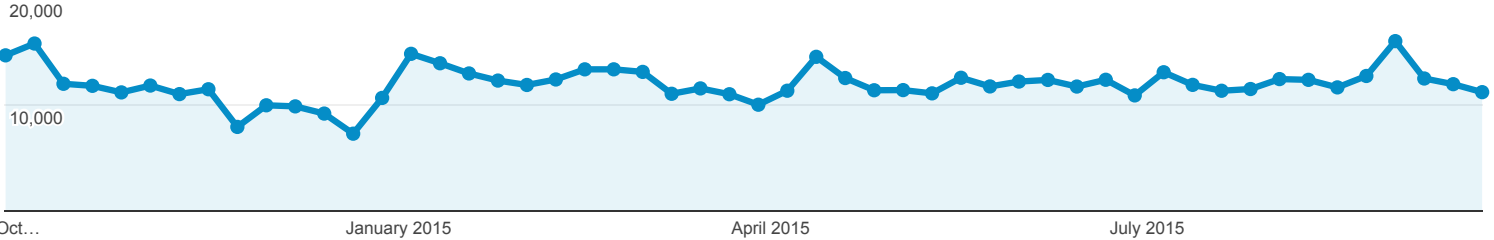

Sep 28, 2014 - Sep 26, 2015

Content Drilldown

ALL » PAGE PATH LEVEL 1: /ministries/

All Sessions
14.33%

Explorer

Pageviews

Page path level 2	Pageviews	Unique Pageviews	Avg. Time on Page	Bounce Rate	% Exit
	615,893 % of Total: 14.33% (4,297,085)	429,402 % of Total: 13.34% (3,219,581)	00:01:04 Avg for View: 00:01:28 (-27.16%)	58.35% Avg for View: 44.53% (31.03%)	24.14% Avg for View: 34.66% (-30.34%)
1. /	88,484 (14.37%)	40,559 (9.45%)	00:00:44	30.63%	9.40%
2. /womens/	39,621 (6.43%)	29,977 (6.98%)	00:01:13	62.90%	26.37%
3. /mens/	28,530 (4.63%)	19,566 (4.56%)	00:01:48	58.37%	26.47%
4. /carecounseling/	21,190 (3.44%)	16,412 (3.82%)	00:01:44	59.58%	41.80%
5. /marriage/	19,677 (3.19%)	14,576 (3.39%)	00:01:13	55.07%	27.72%
6. /youth/	18,654 (3.03%)	13,143 (3.06%)	00:00:57	49.27%	23.10%
7. /outreach/	18,202 (2.96%)	8,065 (1.88%)	00:00:36	43.21%	9.03%
8. /youngadult/	15,647 (2.54%)	12,149 (2.83%)	00:01:11	68.02%	30.77%
9. /childrens/	14,968 (2.43%)	11,954 (2.78%)	00:01:08	65.40%	31.71%
10. /macs/	12,307 (2.00%)	8,438 (1.97%)	00:01:19	54.35%	28.29%
11. /worship/	11,972 (1.94%)	9,191 (2.14%)	00:01:12	55.86%	29.69%
12. /prayer/	10,679 (1.73%)	8,345 (1.94%)	00:01:19	70.13%	45.47%
13. /prison/	8,494 (1.38%)	6,198 (1.44%)	00:01:12	67.39%	39.11%
14. /college/	8,253 (1.34%)	6,179 (1.44%)	00:00:53	55.32%	19.12%
15. /rockrecovery/	7,974 (1.29%)	4,725 (1.10%)	00:00:43	40.84%	17.03%
16. /marriageandparenting/	7,605 (1.23%)	5,812 (1.35%)	00:01:22	62.14%	28.92%
17. /jcs girls/	7,162 (1.16%)	5,495 (1.28%)	00:00:57	61.60%	37.39%
18. /finance/	7,138 (1.16%)	5,218 (1.22%)	00:01:21	47.47%	28.47%
19. /sports/	6,758 (1.10%)	3,248 (0.76%)	00:00:24	40.73%	9.29%
20. /homeless/	6,057 (0.98%)	4,399 (1.02%)	00:01:07	61.48%	25.52%
21. /disaster/	5,916 (0.96%)	4,649 (1.08%)	00:01:55	52.24%	37.31%
22. /awana/	5,901 (0.96%)	4,610 (1.07%)	00:01:57	50.39%	38.84%
23. /missions/	5,957 (0.96%)	4,226 (0.98%)	00:01:05	50.58%	37.78%